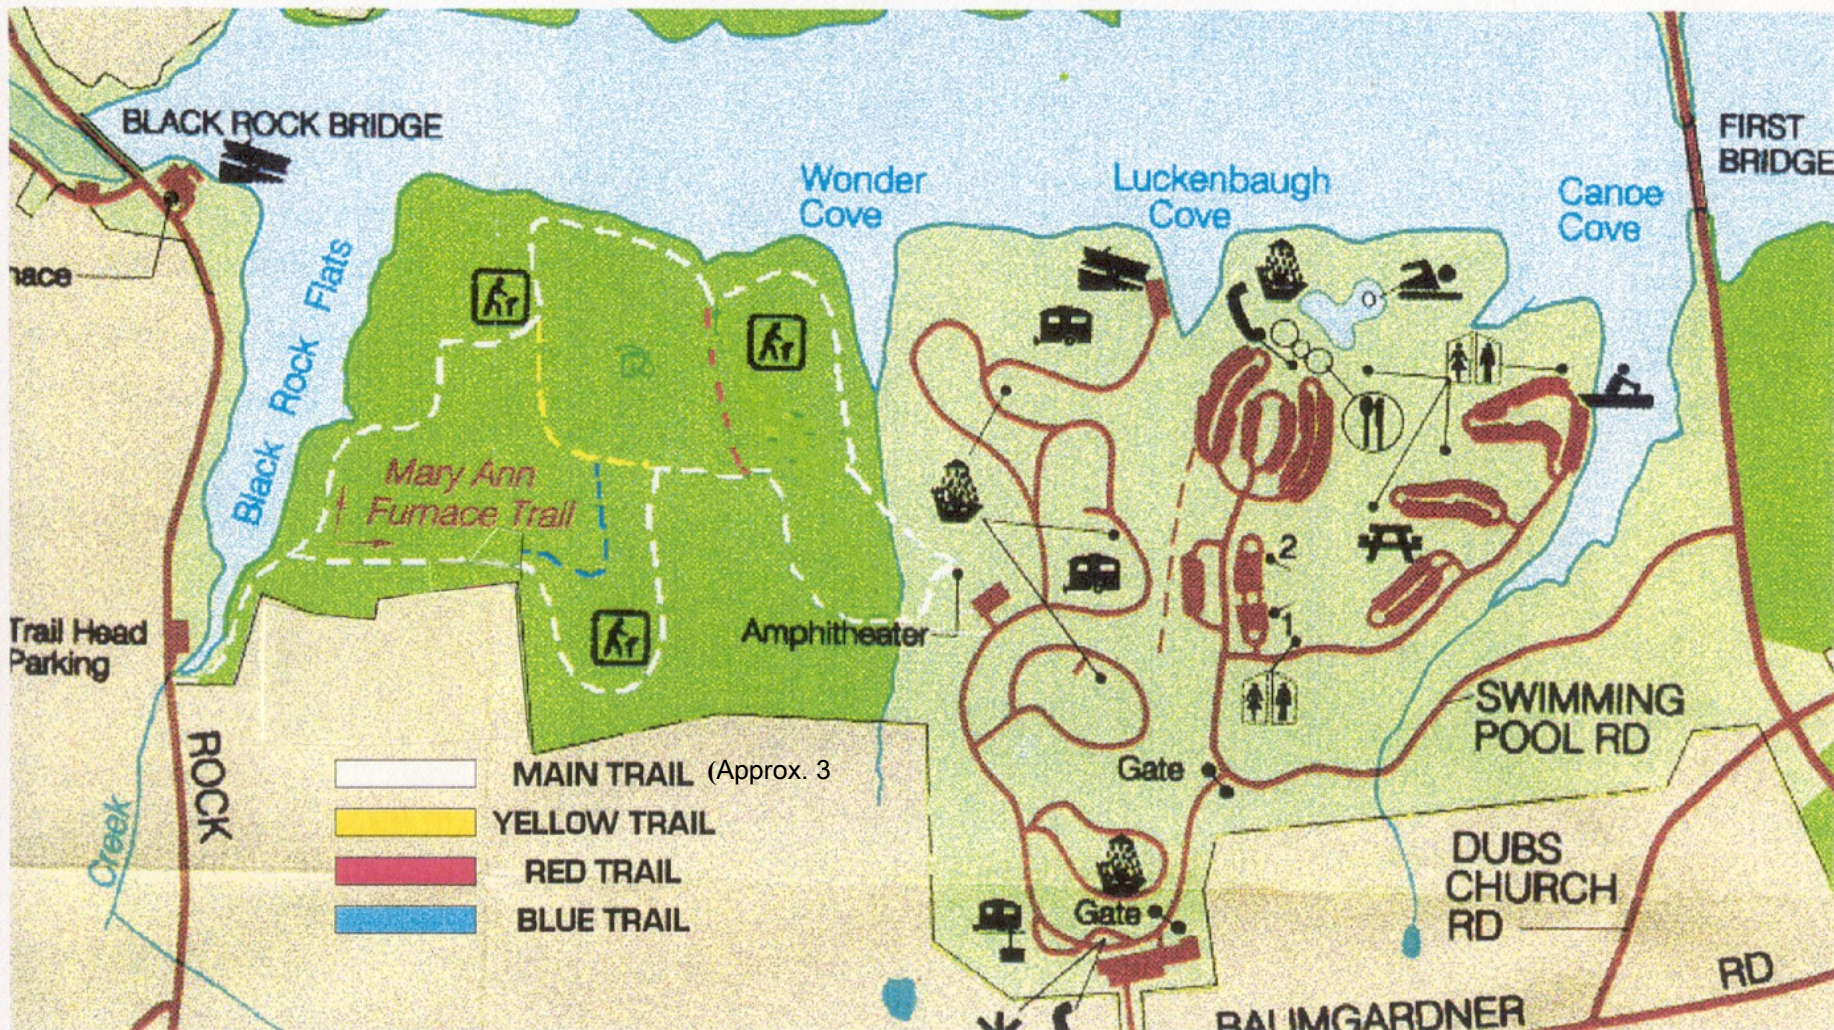

WELCOME TO CODORUS STATE PARK HIKING TRAILS

Mary Ann Furnace Trail